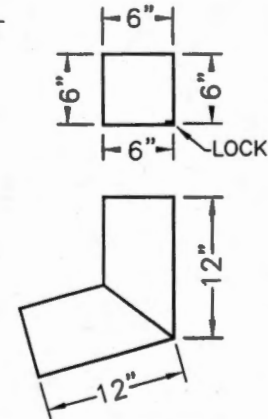

1038 Ti-Adam Guidry Road
 Arnaudville, LA 70512
 Phone: (337) 754-5097
 Fax: (337) 754-7330

TRIM

NOTE: ALL TRIM 26 GA.

PAGE T12

SEE PRICE LIST

3" X 3" DOWNSPOUT STRAP

PART NUMBER
DSS-2
GIRTH
13 1/2"
MAX. LENGTH
1 1/4"
WT./EACH
.085#

3" PIG SPOUT

PART NUMBER
PS-3
GIRTH
13 13/16"
MAX. LENGTH
6"
WT./EACH
.738#

4" X 4" DOWNSPOUT STRAP

PART NUMBER
DSS-1
GIRTH
16 1/2"
MAX. LENGTH
1 1/4"
WT./EACH
.103#

4" PIG SPOUT

PART NUMBER
PS-4
GIRTH
17 13/16"
MAX. LENGTH
6"
WT./EACH
.910#

6" X 6" DOWNSPOUT STRAP

PART NUMBER
DSS-3
GIRTH
22 1/2"
MAX. LENGTH
1 1/4"
WT./EACH
.144#

6" PIG SPOUT

PART NUMBER
PS-6
GIRTH
25 13/16"
MAX. LENGTH
12"
WT./EACH
2.718#

8" X 8" DOWNSPOUT STRAP

PART NUMBER
DSS-4
GIRTH
28 1/2"
MAX. LENGTH
1 1/4"
WT./EACH
.178#

8" PIG SPOUT

PART NUMBER
PS-8
GIRTH
33 13/16"
MAX. LENGTH
12"
WT./EACH
3.375#