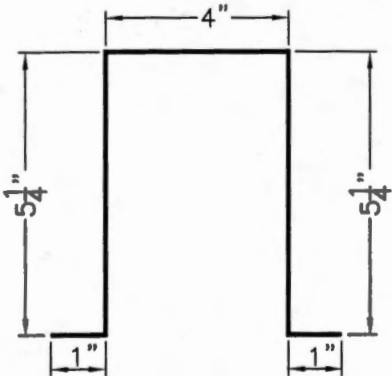

1038 Ti-Adam Guidry Road
 Arnaudville, LA 70512
 Phone: (337) 754-5097
 Fax: (337) 754-7330

TRIM

NOTE: ALL TRIM 26 GA.

PAGE T12

SEE PRICE LIST

3" X 3" DOWNSPOUT STRAP

PART NUMBER
DSS-2
GIRTH
13 1/2"
MAX. LENGTH
1 1/4"
WT./EACH
.085#

3" PIG SPOUT

PART NUMBER
PS-3
GIRTH
13 13/16"
MAX. LENGTH
6"
WT./EACH
.738#

4" X 4" DOWNSPOUT STRAP

PART NUMBER
DSS-1
GIRTH
16 1/2"
MAX. LENGTH
1 1/4"
WT./EACH
.103#

4" PIG SPOUT

PART NUMBER
PS-4
GIRTH
17 13/16"
MAX. LENGTH
6"
WT./EACH
.910#

6" X 6" DOWNSPOUT STRAP

PART NUMBER
DSS-3
GIRTH
22 1/2"
MAX. LENGTH
1 1/4"
WT./EACH
.144#

6" PIG SPOUT

PART NUMBER
PS-6
GIRTH
25 13/16"
MAX. LENGTH
12"
WT./EACH
2.718#

8" X 8" DOWNSPOUT STRAP

PART NUMBER
DSS-4
GIRTH
28 1/2"
MAX. LENGTH
1 1/4"
WT./EACH
.178#

8" PIG SPOUT

PART NUMBER
PS-8
GIRTH
33 13/16"
MAX. LENGTH
12"
WT./EACH
3.375#