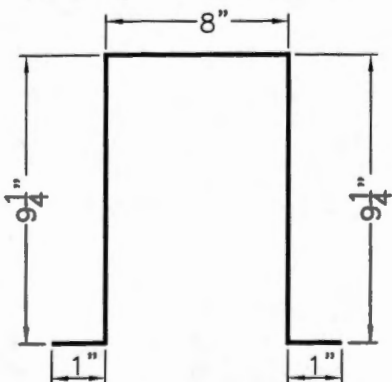

1038 Ti-Adam Guidry Road
 Arnaudville, LA 70512
 Phone: (337) 754-5097
 Fax: (337) 754-7330

TRIM

NOTE: ALL TRIM 26 GA.

PAGE T12

SEE PRICE LIST

3" X 3" DOWNSPOUT STRAP

PART NUMBER
DSS-2
GIRTH
13 1/2"
MAX. LENGTH
1 1/4"
WT./EACH
.085#

3" PIG SPOUT

PART NUMBER
PS-3
GIRTH
13 13/16"
MAX. LENGTH
6"
WT./EACH
.738#

4" X 4" DOWNSPOUT STRAP

PART NUMBER
DSS-1
GIRTH
16 1/2"
MAX. LENGTH
1 1/4"
WT./EACH
.103#

4" PIG SPOUT

PART NUMBER
PS-4
GIRTH
17 13/16"
MAX. LENGTH
6"
WT./EACH
.910#

6" X 6" DOWNSPOUT STRAP

PART NUMBER
DSS-3
GIRTH
22 1/2"
MAX. LENGTH
1 1/4"
WT./EACH
.144#

6" PIG SPOUT

PART NUMBER
PS-6
GIRTH
25 13/16"
MAX. LENGTH
12"
WT./EACH
2.718#

8" X 8" DOWNSPOUT STRAP

PART NUMBER
DSS-4
GIRTH
28 1/2"
MAX. LENGTH
1 1/4"
WT./EACH
.178#

8" PIG SPOUT

PART NUMBER
PS-8
GIRTH
33 13/16"
MAX. LENGTH
12"
WT./EACH
3.375#