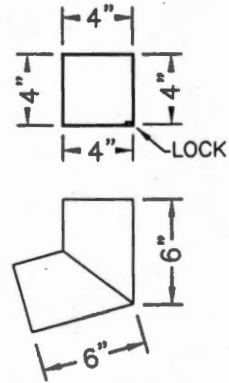

1038 Ti-Adam Guidry Road
 Arnaudville, LA 70512
 Phone: (337) 754-5097
 Fax: (337) 754-7330

TRIM

NOTE: ALL TRIM 26 GA.

PAGE T12

SEE PRICE LIST

3" X 3" DOWNSPOUT STRAP

PART NUMBER
DSS-2
GIRTH
13 1/2"
MAX. LENGTH
1 1/4"
WT./EACH
.085#

3" PIG SPOUT

PART NUMBER
PS-3
GIRTH
13 13/16"
MAX. LENGTH
6"
WT./EACH
.738#

4" X 4" DOWNSPOUT STRAP

PART NUMBER
DSS-1
GIRTH
16 1/2"
MAX. LENGTH
1 1/4"
WT./EACH
.103#

4" PIG SPOUT

PART NUMBER
PS-4
GIRTH
17 13/16"
MAX. LENGTH
6"
WT./EACH
.910#

6" X 6" DOWNSPOUT STRAP

PART NUMBER
DSS-3
GIRTH
22 1/2"
MAX. LENGTH
1 1/4"
WT./EACH
.144#

6" PIG SPOUT

PART NUMBER
PS-6
GIRTH
25 13/16"
MAX. LENGTH
12"
WT./EACH
2.718#

8" X 8" DOWNSPOUT STRAP

PART NUMBER
DSS-4
GIRTH
28 1/2"
MAX. LENGTH
1 1/4"
WT./EACH
.178#

8" PIG SPOUT

PART NUMBER
PS-8
GIRTH
33 13/16"
MAX. LENGTH
12"
WT./EACH
3.375#