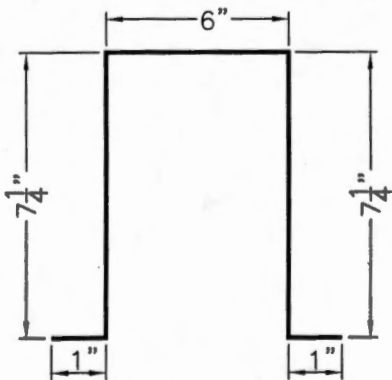

1038 Ti-Adam Guidry Road
 Arnaudville, LA 70512
 Phone: (337) 754-5097
 Fax: (337) 754-7330

TRIM

NOTE: ALL TRIM 26 GA.

PAGE T12

SEE PRICE LIST

3" X 3" DOWNSPOUT STRAP

PART NUMBER
DSS-2
GIRTH
13 1/2"
MAX. LENGTH
1 1/4"
WT./EACH
.085#

3" PIG SPOUT

PART NUMBER
PS-3
GIRTH
13 13/16"
MAX. LENGTH
6"
WT./EACH
.738#

4" X 4" DOWNSPOUT STRAP

PART NUMBER
DSS-1
GIRTH
16 1/2"
MAX. LENGTH
1 1/4"
WT./EACH
.103#

4" PIG SPOUT

PART NUMBER
PS-4
GIRTH
17 13/16"
MAX. LENGTH
6"
WT./EACH
.910#

6" X 6" DOWNSPOUT STRAP

PART NUMBER
DSS-3
GIRTH
22 1/2"
MAX. LENGTH
1 1/4"
WT./EACH
.144#

6" PIG SPOUT

PART NUMBER
PS-6
GIRTH
25 13/16"
MAX. LENGTH
12"
WT./EACH
2.718#

8" X 8" DOWNSPOUT STRAP

PART NUMBER
DSS-4
GIRTH
28 1/2"
MAX. LENGTH
1 1/4"
WT./EACH
.178#

8" PIG SPOUT

PART NUMBER
PS-8
GIRTH
33 13/16"
MAX. LENGTH
12"
WT./EACH
3.375#