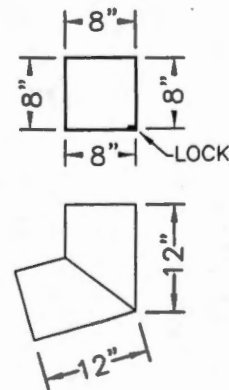

1038 Ti-Adam Guidry Road
 Arnaudville, LA 70512
 Phone: (337) 754-5097
 Fax: (337) 754-7330

TRIM

NOTE: ALL TRIM 26 GA.

PAGE T12

SEE PRICE LIST

3" X 3" DOWNSPOUT STRAP

PART NUMBER
DSS-2
GIRTH
13 1/2"
MAX. LENGTH
1 1/4"
WT./EACH
.085#

3" PIG SPOUT

PART NUMBER
PS-3
GIRTH
13 13/16"
MAX. LENGTH
6"
WT./EACH
.738#

4" X 4" DOWNSPOUT STRAP

PART NUMBER
DSS-1
GIRTH
16 1/2"
MAX. LENGTH
1 1/4"
WT./EACH
.103#

4" PIG SPOUT

PART NUMBER
PS-4
GIRTH
17 13/16"
MAX. LENGTH
6"
WT./EACH
.910#

6" X 6" DOWNSPOUT STRAP

PART NUMBER
DSS-3
GIRTH
22 1/2"
MAX. LENGTH
1 1/4"
WT./EACH
.144#

6" PIG SPOUT

PART NUMBER
PS-6
GIRTH
25 13/16"
MAX. LENGTH
12"
WT./EACH
2.718#

8" X 8" DOWNSPOUT STRAP

PART NUMBER
DSS-4
GIRTH
28 1/2"
MAX. LENGTH
1 1/4"
WT./EACH
.178#

8" PIG SPOUT

PART NUMBER
PS-8
GIRTH
33 13/16"
MAX. LENGTH
12"
WT./EACH
3.375#