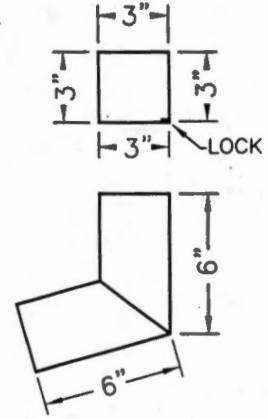

1038 Ti-Adam Guidry Road
 Arnaudville, LA 70512
 Phone: (337) 754-5097
 Fax: (337) 754-7330

TRIM

NOTE: ALL TRIM 26 GA.

PAGE T12

SEE PRICE LIST

3" X 3" DOWNSPOUT STRAP

PART NUMBER
DSS-2
GIRTH
13 1/2"
MAX. LENGTH
1 1/4"
WT./EACH
.085#

3" PIG SPOUT

PART NUMBER
PS-3
GIRTH
13 13/16"
MAX. LENGTH
6"
WT./EACH
.738#

4" X 4" DOWNSPOUT STRAP

PART NUMBER
DSS-1
GIRTH
16 1/2"
MAX. LENGTH
1 1/4"
WT./EACH
.103#

4" PIG SPOUT

PART NUMBER
PS-4
GIRTH
17 13/16"
MAX. LENGTH
6"
WT./EACH
.910#

6" X 6" DOWNSPOUT STRAP

PART NUMBER
DSS-3
GIRTH
22 1/2"
MAX. LENGTH
1 1/4"
WT./EACH
.144#

6" PIG SPOUT

PART NUMBER
PS-6
GIRTH
25 13/16"
MAX. LENGTH
12"
WT./EACH
2.718#

8" X 8" DOWNSPOUT STRAP

PART NUMBER
DSS-4
GIRTH
28 1/2"
MAX. LENGTH
1 1/4"
WT./EACH
.178#

8" PIG SPOUT

PART NUMBER
PS-8
GIRTH
33 13/16"
MAX. LENGTH
12"
WT./EACH
3.375#