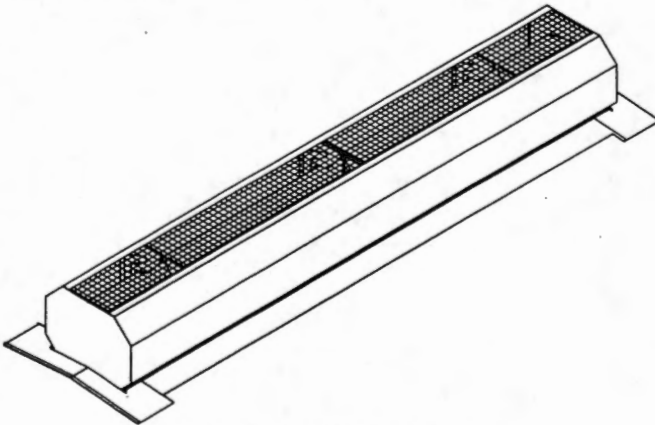

ROOF VENT

PART #	SIZE	GA.	COLORS	WT./EACH
VENT9X10CL	9"X10'	26	COLOR	120#
VENT9X10GV	9"X10'	26	GALVALUME	120#
VENT9X12PW	9"X10'	26	WHITE	120#

AVAILABLE IN FIXED OR ADJUSTABLE LOUVERS

WHEN ORDERING, PLEASE SPECIFY SLOPE(1/2 TO 6:12)

10' PULL CHAIN INCLUDED

VENT CABLE (1/8" GAL. CABLE PLASTIC COATED TO 3/16")

PART #	WT./FT.
3/16CABLE	.03#

PULLEY W/SWIVEL BLOCK

CABLE CLAMP

PART # PULLEY

PART # CLAMP

SIZE 1 1/2"

SIZE 1/4"

INQUIRE FOR SPECIAL SIZES

EYEBOLT W/WSHR. AND NUT

PART # 1/4" EYEBOLT

SIZE 1/4"

"S" HOOK

PART # SHOOK

SIZE 3/16" X 1 1/4"

ROOF VENT (CIRCULAR)

PART #	SIZE	GA.	COLORS	WT./EACH
VENT20CL	20" DIA.	26	COLOR	65#
VENT20GV	20" DIA.	26	GALVALUME	65#
VENT20PW	20" DIA.	26	WHITE	65#

AVAILABLE IN FIXED OR ADJUSTABLE LOUVERS

WHEN ORDERING, PLEASE SPECIFY SLOPE(1/2 TO 6:12)