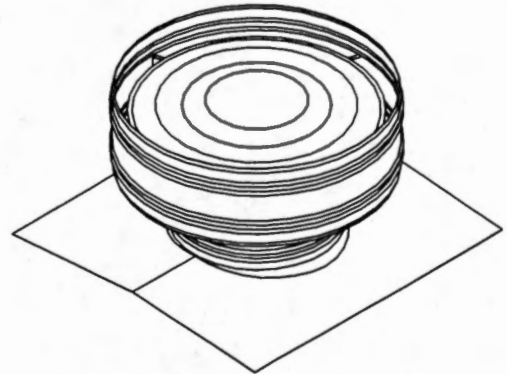

10' PULL CHAIN INCLUDED

VENT CABLE (1/8" GAL. CABLE PLASTIC COATED TO 3/16")

PART #	WT./FT.
3/16CABLE	.03#

PULLEY W/SWIVEL BLOCK

CABLE CLAMP

PART # PULLEY

PART # CLAMP

SIZE 1 1/2"

SIZE 1/4"

INQUIRE FOR SPECIAL SIZES

EYEBOLT W/WSHR. AND NUT

PART # 1/4" EYEBOLT

SIZE 1/4"

"S" HOOK

PART # SHOOK

SIZE 3/16" X 1 1/4"

## ROOF VENT (CIRCULAR)

PART #	SIZE	GA.	COLORS	WT./EACH
VENT20CL	20" DIA.	26	COLOR	65#
VENT20GV	20" DIA.	26	GALVALUME	65#
VENT20PW	20" DIA.	26	WHITE	65#

AVAILABLE IN FIXED OR ADJUSTABLE LOUVERS

WHEN ORDERING, PLEASE SPECIFY SLOPE(1/2 TO 6:12)