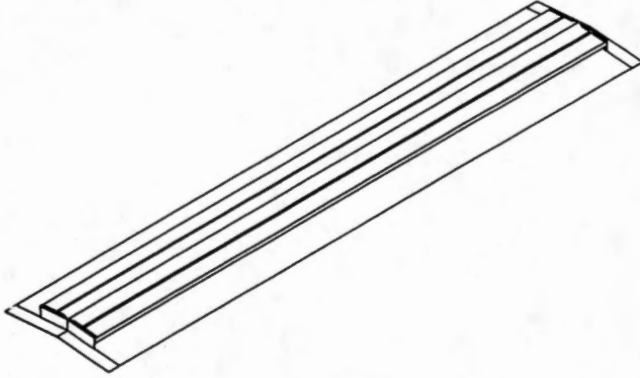

# ACCESSORIES

PAGE A3

SEE PRICE LIST

## ROOF VENT (FIXED OPENING)

PART #	SIZE	GA.	COLORS	WT./EACH
VENT7X10CL	7"X10'	26	COLOR	60#
VENT7X10GV	7"X10'	26	GALVALUME	60#
VENT7X10PW	7"X10'	26	WHITE	60#

WHEN ORDERING, PLEASE SPECIFY SLOPE (1/2 TO 6:12)