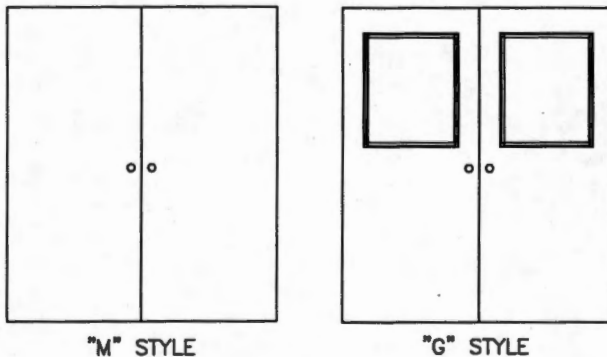

NOTE:

1) 3070 AND 4070 DOOR PACKAGES INCLUDE LEAF, FRAME, ASSEMBLY BOLTS, HINGES, GRADE 2 LEVER LOCK SET, THRESHOLD, DOOR SWEEP, AND LATCH GUARD. GLASS FRAMING KITS ARE INCLUDED WITH "G" AND "LV" TYPE DOORS. GLASS AND WEATHER STRIPPING ARE NOT INCLUDED.

2) 6070 DOOR PACKAGES INCLUDE LEAVES, FRAME, ASSEMBLY BOLTS, HINGES, GRADE 2 LEVER LOCK SET, TWO SURFACE BOLTS, ASTRAGAL, COVER PLATE FOR INACTIVE LEAF, LATCH GUARD, THRESHOLD, AND DOOR SWEEP. GLASS FRAMING KITS ARE INCLUDED WITH "G" AND "LV" TYPE DOORS. GLASS AND WEATHER STRIPPING ARE NOT INCLUDED.

3) ALL DOORS ARE AVAILABLE IN WHITE ONLY.

"M" STYLE

"G" STYLE