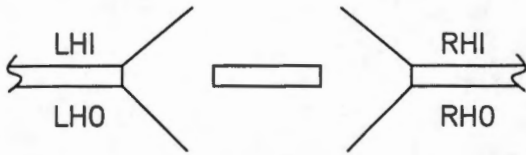

1038 Ti-Adam Guidry Road
 Arnaudville, LA 70512
 Phone: (337) 754-5097
 Fax: (337) 754-7330

ACCESSORIES

PAGE A4

SEE PRICE LIST

PERSONNEL DOOR SWING TYPES

OUTSIDE OF BUILDING

DESCRIPTION

PART #	SIZE	TYPE	WT. EACH
3070MDL	3070	M LEAF ONLY	77#
3070GDL	3070	G LEAF ONLY	64#
3070LVDL	3070	LV LEAF ONLY	93#
3070M	3070	M DOOR PACKAGE	149.2#
3070G	3070	G DOOR PACKAGE	136.2#
3070LV	3070	LV DOOR PACKAGE	165.2#
4070MDL	4070	M LEAF ONLY	100.0#
4070GDL	4070	G LEAF ONLY	90.0#
4070LVDL	4070	LV LEAF ONLY	125.0#
4070M	4070	M DOOR PACKAGE	171.4#
4070G	4070	G DOOR PACKAGE	161.4#
4070LV	4070	LV DOOR PACKAGE	196.4#
6070M	6070	M DOOR PACKAGE	238.1#
6070G	6070	G DOOR PACKAGE	212.1#
6070LV	6070	LV DOOR PACKAGE	250.0#

3) ALL DOORS ARE AVAILABLE IN WHITE ONLY.

"M" STYLE

"G" STYLE

"LV" STYLE

HYDRAULIC DOOR CLOSER

PART # DC-1	WT. EACH 7.8#
-------------	---------------

LEVER LOCK SET (GRADE 2)

PART # LSL	WT. EACH 3.0#
------------	---------------