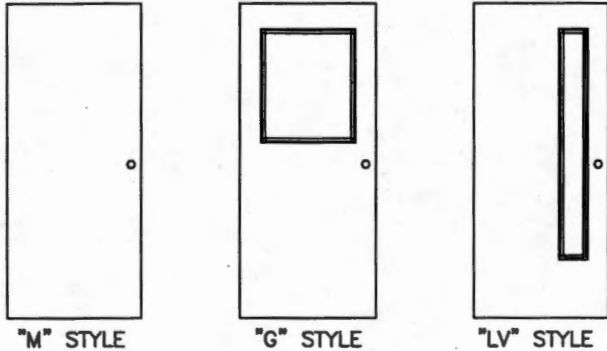

PERSONNEL DOOR STYLES