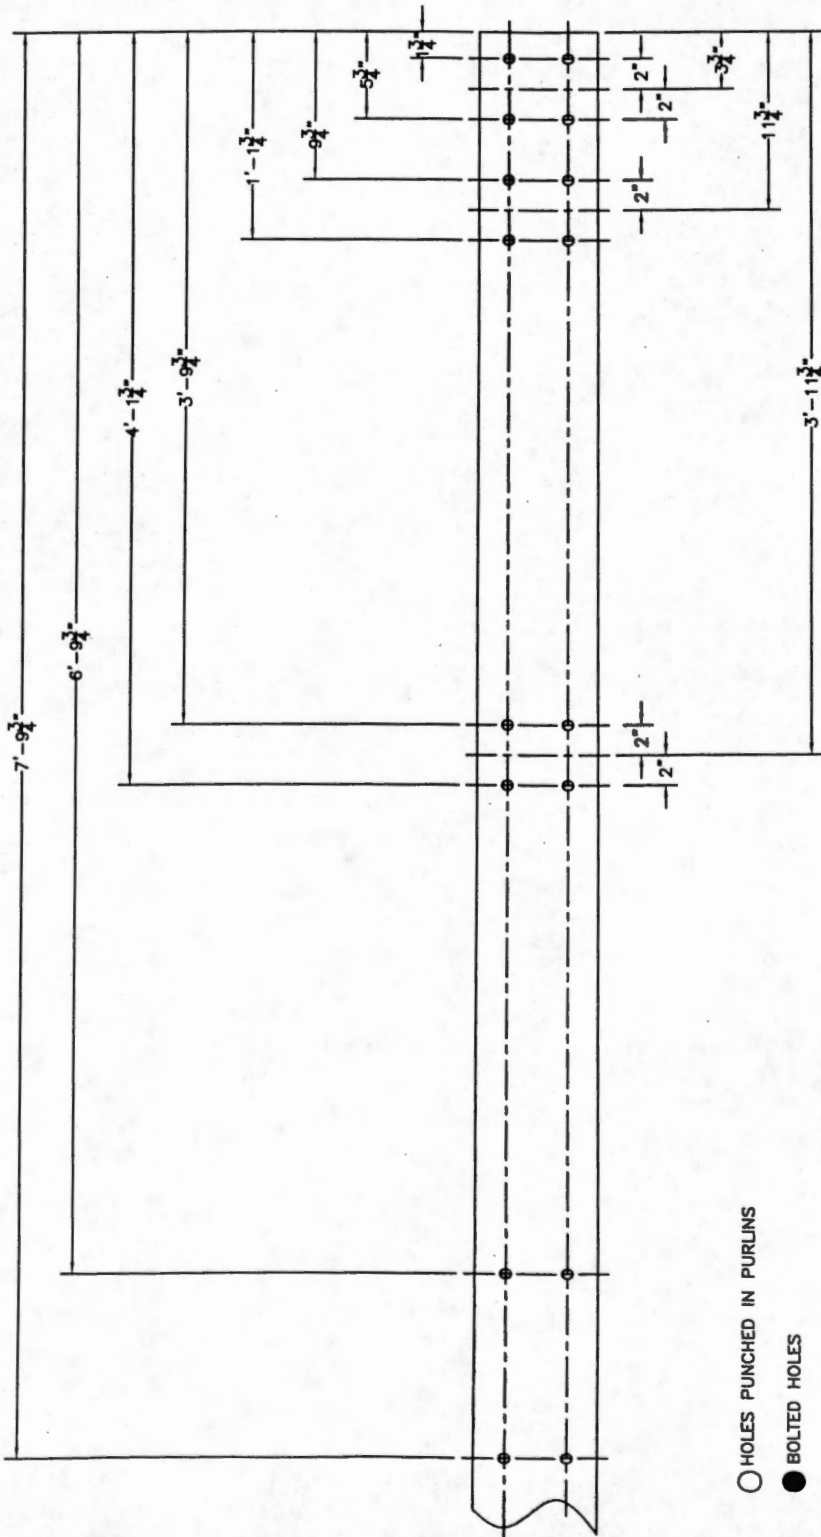

1038 Ti-Adam Guidry
 Arnaudville, LA 705
 Phone: (337) 754-50
 Fax: (337) 754-7330

ROLL-FORMED SECONDARY MEMBERS

PAGE R10

SEE PRICE LIST

○ HOLES PUNCHED IN PURLINS
 ● BOLTED HOLES

#9 PUNCH
 (4' STRAIGHT LAP PUNCH)